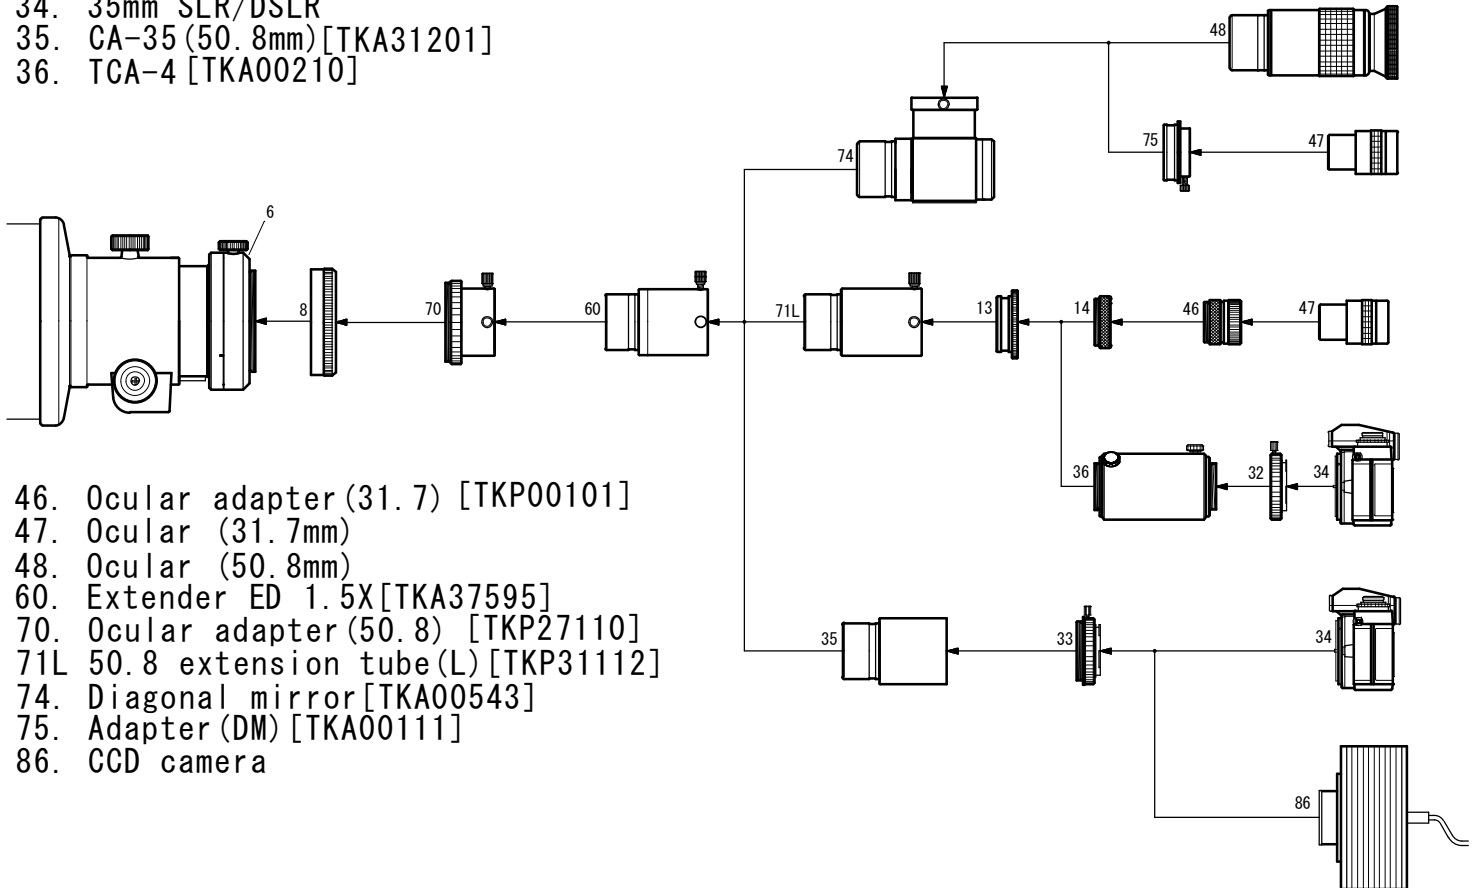

TOA-150B

Extender- ED 1.5X System Chart

- 6. C A A [TKP30200]
- 8. Coupling (TW) [TKP31003]
- 13. 50.8 Sleeve [TKP00113]
- 14. Coupling (S) [TKP00103]
- 32. T-mount
- 33. Wide T-mount
- 34. 35mm SLR/DSLR
- 35. CA-35 (50.8mm) [TKA31201]
- 36. TGA-4 [TKA00210]

- 46. Ocular adapter (31.7) [TKP00101]
- 47. Ocular (31.7mm)
- 48. Ocular (50.8mm)
- 60. Extender ED 1.5X [TKA37595]
- 70. Ocular adapter (50.8) [TKP27110]
- 71L 50.8 extension tube (L) [TKP31112]
- 74. Diagonal mirror [TKA00543]
- 75. Adapter (DM) [TKA00111]
- 86. CCD camera

(Note) To No. 32 or 33 some 35mm SLR/DSLR cameras may not be attached.